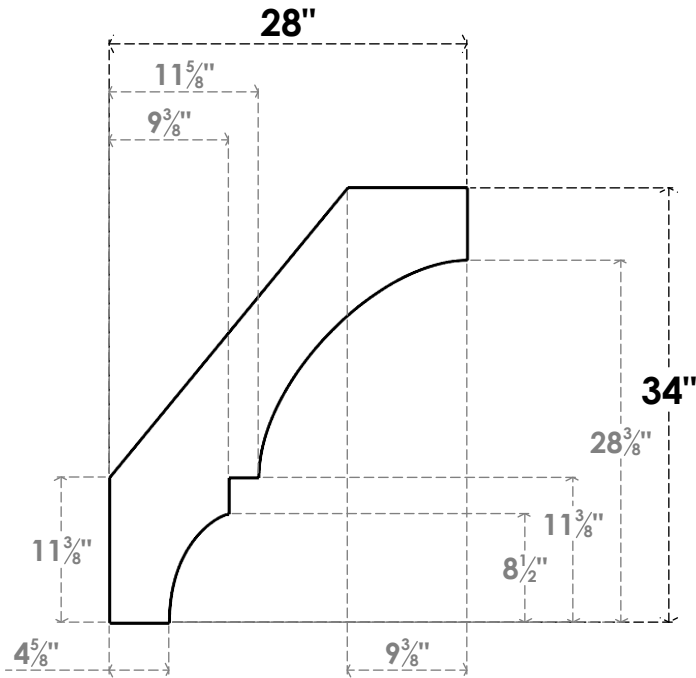

# ITEM NUMBER: BRCPC040X28000X34000BOA

4"W X 28"D X 34"H BALBOA ARCHITECTURAL GRADE PVC CLOSED KNEE BRACE

**SIDE PROFILE**

**FRONT PROFILE**

**ISOMETRIC**

EKENA MILLWORK  
2300 WEST MAIN ST.  
CLARKSVILLE, TX 75426  
TOLL FREE: 866-607-0453  
WWW.EKENAMILLWORK.COM