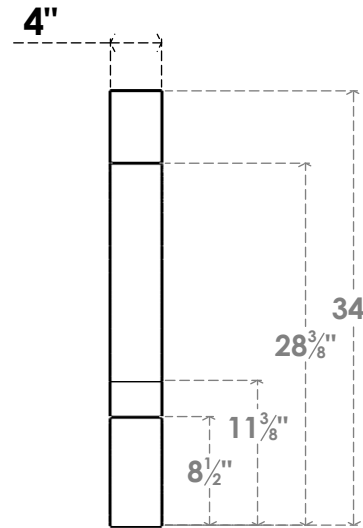

# ITEM NUMBER: BRCPC040X28000X34000BOA

4"W X 28"D X 34"H BALBOA ARCHITECTURAL GRADE PVC CLOSED KNEE BRACE

**SIDE PROFILE**

**FRONT PROFILE**

**ISOMETRIC**

EKENA MILLWORK  
2300 WEST MAIN ST.  
CLARKSVILLE, TX 75426  
TOLL FREE: 866-607-0453  
WWW.EKENAMILLWORK.COM

NOTES

1. INSTALLATION TO BE COMPLETED IN ACCORDANCE WITH MANUFACTURER'S SPECIFICATIONS.
2. DRAWING MAY NOT BE TO SCALE
3. THIS DRAWING IS INTENDED FOR DESIGN AND PLANNING PURPOSES ONLY.
4. ALL INFORMATION CONTAINED HEREIN WAS CURRENT AT THE TIME OF DEVELOPMENT BUT MUST BE REVIEWED AND APPROVED BY THE PRODUCT MANUFACTURER TO BE CONSIDERED ACCURATE.
5. ARCHITECTURAL GRADE PVC PRODUCTS ARE MADE FROM EXPANDED CELLULAR PVC AND COME NATURALLY WHITE BUT MAY BE PAINTED